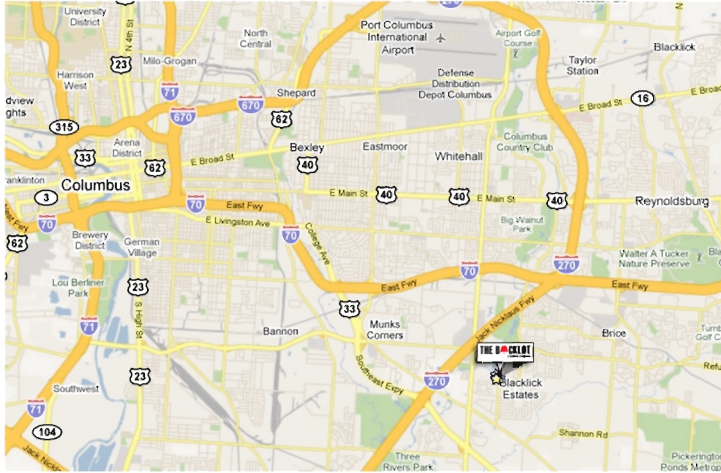

Ohio HD Video & Cine is located @ The Backlot  
3465 Noe Bixby Rd.  
Columbus, Ohio 43232

Located 15 minutes South East of  
Downtown Columbus

### From Downtown Columbus:

Take Rt.33 East to Winchester Pike.  
Follow Winchester Pike Past Hamilton Rd.  
Turn Left on Noe Bixby.

### From the Airport(CMH):

Take the ramp onto I-670 E  
Take the exit onto I-270 S to Wheeling  
Take exit 43A to merge onto I-70 W to Columbus  
Take exit 107 for OH-317/Hamilton Rd to Whitehall  
Turn left onto OH-317 S/S Hamilton Rd  
Turn left onto Columbus Lancaster Rd/Winchester Pk.  
Turn left onto Noe Bixby Rd

Follow Noe Bixby until it curves to the right.  
You will see a sign for The Backlot on the left.  
Take a sharp left on the lane beside the sign.  
Follow the signs for The Backlot.  
You will make a right turn down a wooded lane.  
Ohio HD Video is on the right accross from  
the red cabin.